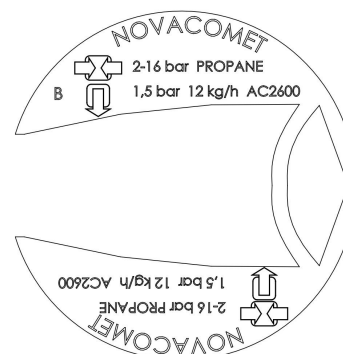

AC2600

Code : 002635AA

Regulator

Non contractual illustration

Color : Yellow Zinc Plated body / Gray RAL7024 Knob cover

Dimensions (L x W x H) : 95 x 152 x 104 mm

Weight : 792 g

ARTICLE CODE :

002635AA

PRODUCT RANGE :

AC2600

DESCRIPTIVE :

INV AC2600 MALW20LH 1,5B

INLET PRESSURE :

2 - 16 bar

OUTLET PRESSURE :

1,5 bar

FLOW RATE :

12 kg/h

GAS :

Propane

FITTINGS :

INLET

Italian type - For cylinder valve
D = W20LH-UNI

L1A - MAL-W20LH-UNI

OUTLET

Italian type - For cylinder valve
D = W20LH-UNI

L1A - MAL-W20LH-UNI

STANDARD(S) :

ACCESSORIE(S) :