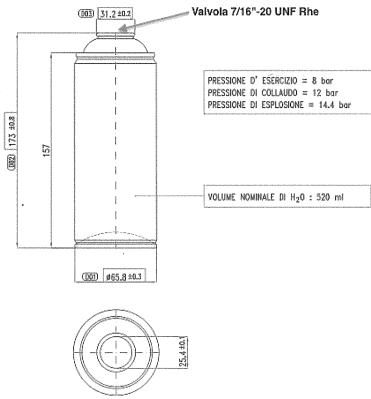

CARTUCCIA PROP/BUT 40/60 210grOxyturbo

**Product description**

Product	Gas cartridge 7/16"
Model	Propane/Butane 210 g
Type	Disposable
Customs code	27111391
Barcode	8011971483107
Gas contents	Propane 40% - Butane 60% Mixture
Volume/Weight of the contents	Total volume 520ml - Weight of the product 210gr - Gas volume 400ml
Filling pressure	~4bar at 20°C
Container	Tinplate (working pressure 8bar- Testing pressure 12bar- Bursting pressure 14,4bar)
Valve	B-188 7/16" -20 UNF Series Valve for mixgas
Certification/Standard	TUV - Certificate No. 0036-057-14 Rev. 0 dd. 22/07/2014
Product marking	DAY/MONTH/YEAR
Weight	315 gr